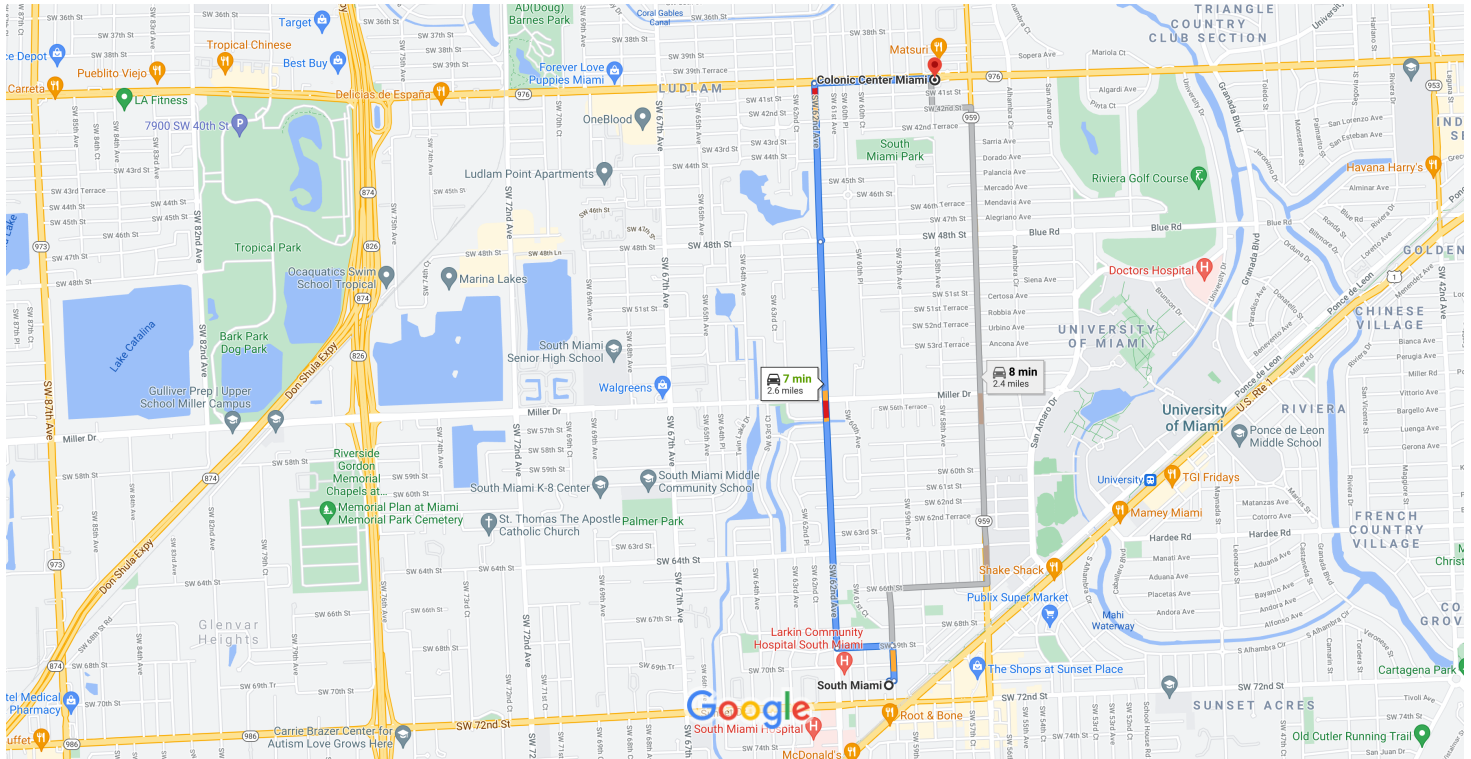

# South Miami, Florida to Colonic Center Miami

Drive 2.6 miles, 7 min

Map data ©2021 Google 1000 ft

Wearing a mask in some public spaces is required due to COVID-19

via SW 62nd Ave

7 min

Fastest route, the usual traffic

2.6 miles

via FL-959 N/SW 57th Ave/S Red Rd

8 min

2.4 miles

## Explore Colonic Center Miami

Restaurants

Hotels

Gas stations

Parking Lots

More