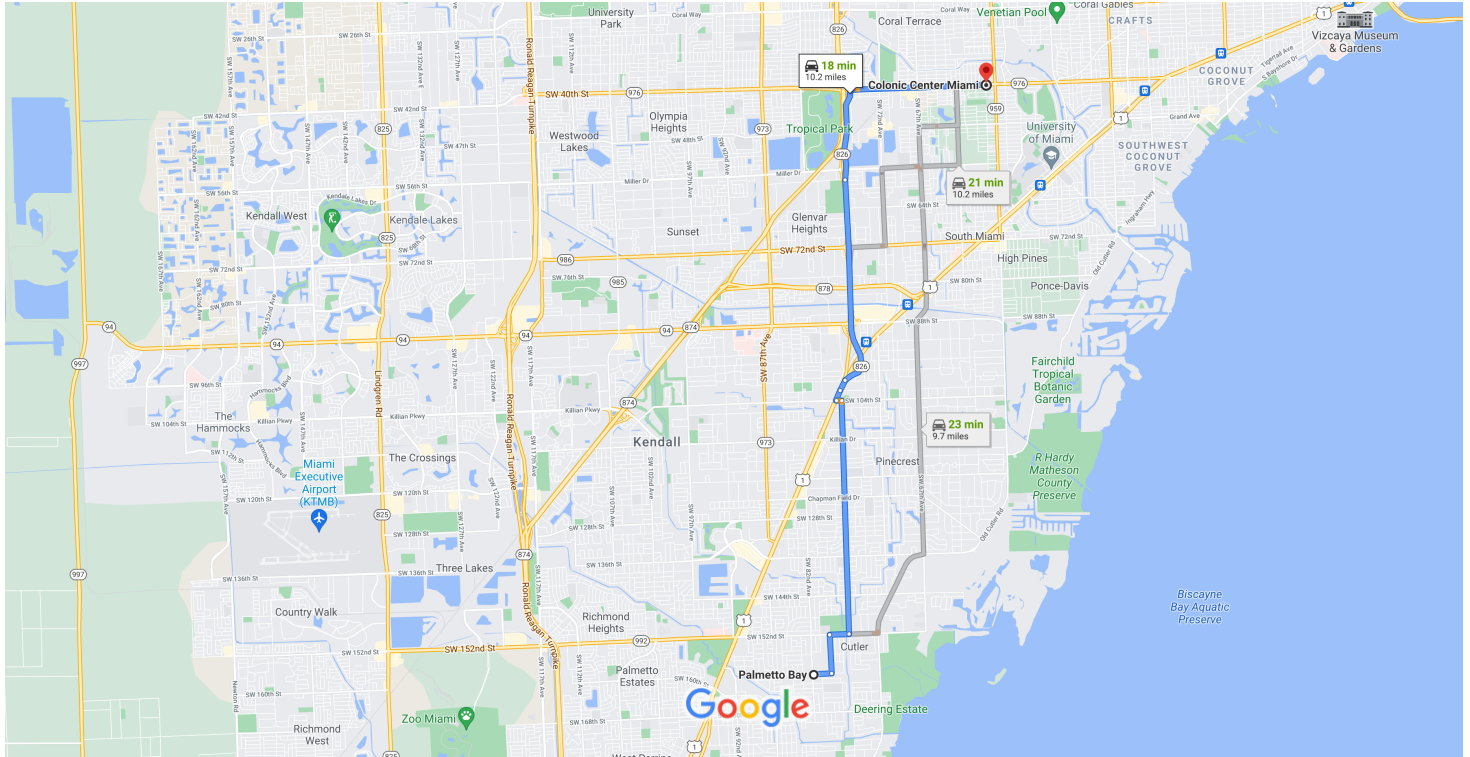

Palmetto Bay, FL to Colonic Center Miami

Drive 10.2 miles, 18 min

Map data ©2021 1 mi

Wearing a mask in some public spaces is required due to COVID-19

via SW 77th Ave/Palmetto Rd and FL-826 N **18 min**
10.2 miles
Fastest route, the usual traffic

via SW 77th Ave/Palmetto Rd **21 min**
10.2 miles

via SW 67th Ave/Ludlam Rd **23 min**
9.7 miles

Explore Colonic Center Miami

Restaurants

Hotels

Gas stations

Parking Lots

More