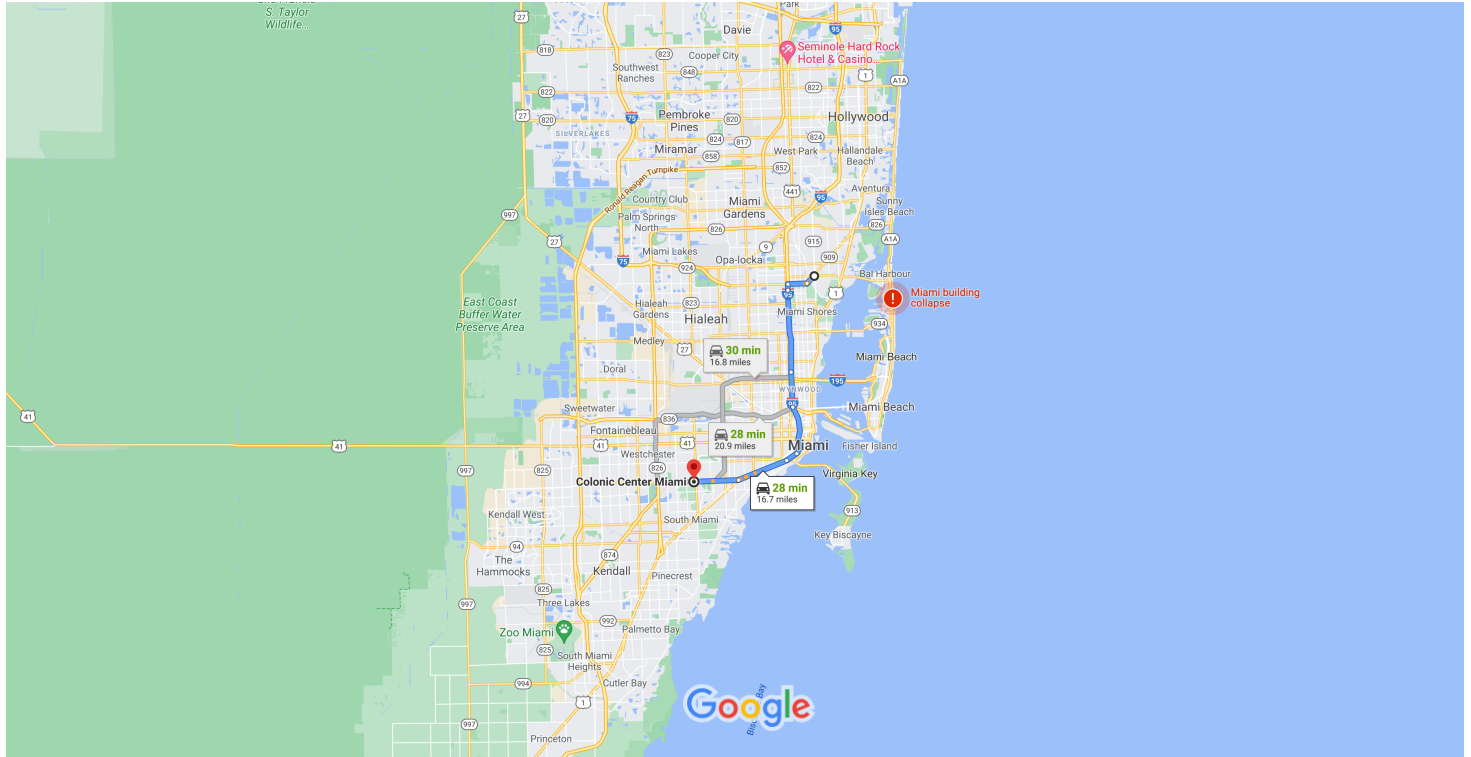

North Miami, Florida to Colonic Center Miami

Drive 16.7 miles, 28 min

Map data ©2021 Google 2 mi

Wearing a mask in some public spaces is required due to COVID-19

via I-95 S 28 min 16.7 miles Best route, lighter traffic than usual

via I-95 S and FL-836 W 28 min 20.9 miles

via I-95 S and FL-953 S/NW 42nd Ave/N Le Jeune Rd 30 min 16.8 miles

Explore Colonic Center Miami

Restaurants

Hotels

Gas stations

Parking Lots

More