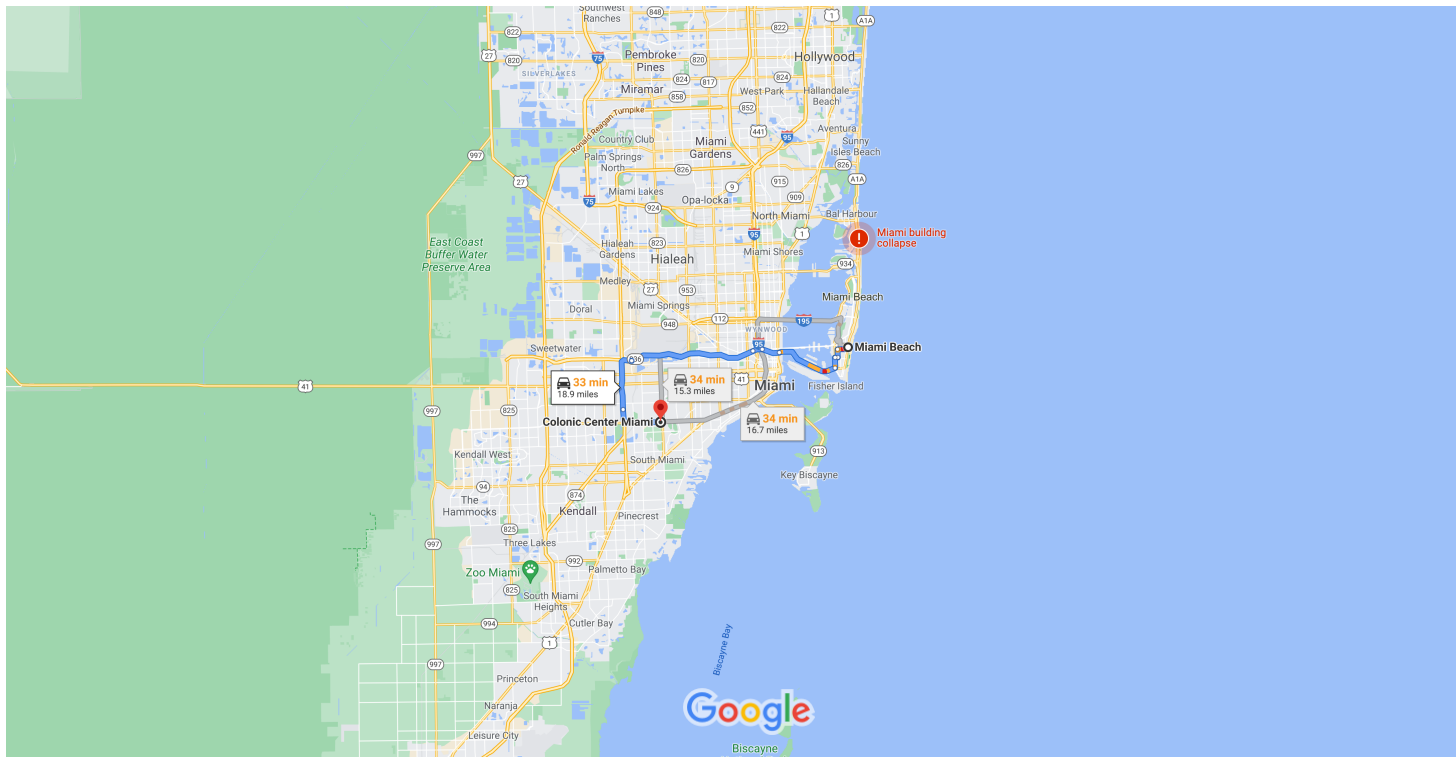

Miami Beach, Florida to Colonic Center Miami

Drive 18.9 miles, 33 min

Map data ©2021 Google 2 mi

Wearing a mask in some public spaces is required due to COVID-19

via FL-836 W **33 min**
Fastest route, despite the usual traffic 18.9 miles
 This route has tolls.

via FL-836 W and FL-959 N/NW 57th Ave/Red Rd **34 min**
15.3 miles
Some traffic, as usual

via I-95 S **34 min**
16.7 miles
Some traffic, as usual

Explore Colonic Center Miami

Restaurants

Hotels

Gas stations