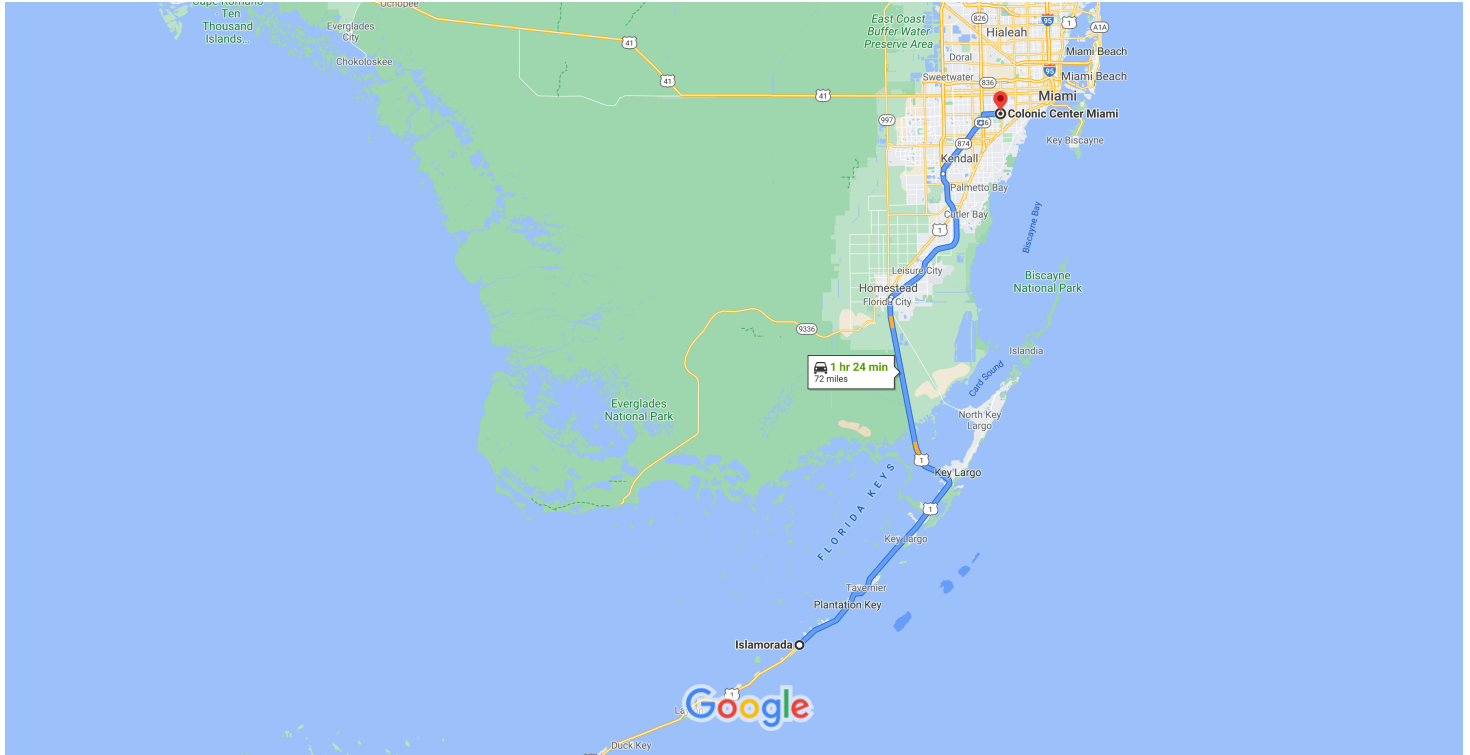

Islamorada, FL to Colonic Center Miami

Drive 72.0 miles, 1 hr 24 min

Map data ©2021 INEGI, Google 5 mi

Wearing a mask in some public spaces is required due to COVID-19 >

via US-1 N **1 hr 24 min**

Fastest route, the usual traffic 72.0 miles

This route has tolls.

Explore Colonic Center Miami

Restaurants

Hotels

Gas stations

Parking Lots

More