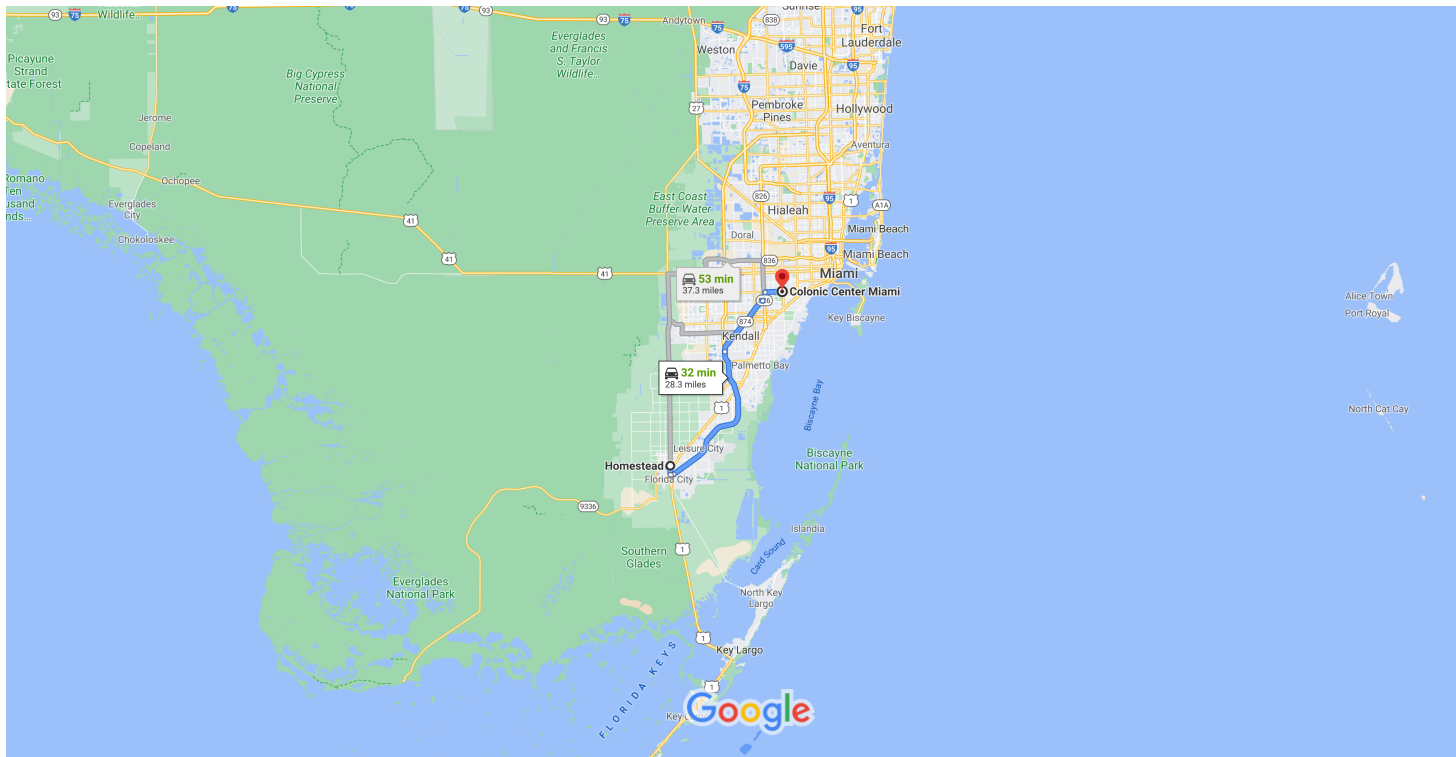

# Homestead, Florida to Colonic Center Miami

Drive 28.3 miles, 32 min

Map data ©2021 Google, INEGI 5 mi

Wearing a mask in some public spaces is required due to COVID-19

via Ronald Reagan Turnpike **32 min**  
Fastest route, the usual traffic 28.3 miles  
⚠️ This route has tolls.

via N Krome Ave **50 min**  
31.1 miles

via N Krome Ave and FL-836 E **53 min**  
37.3 miles