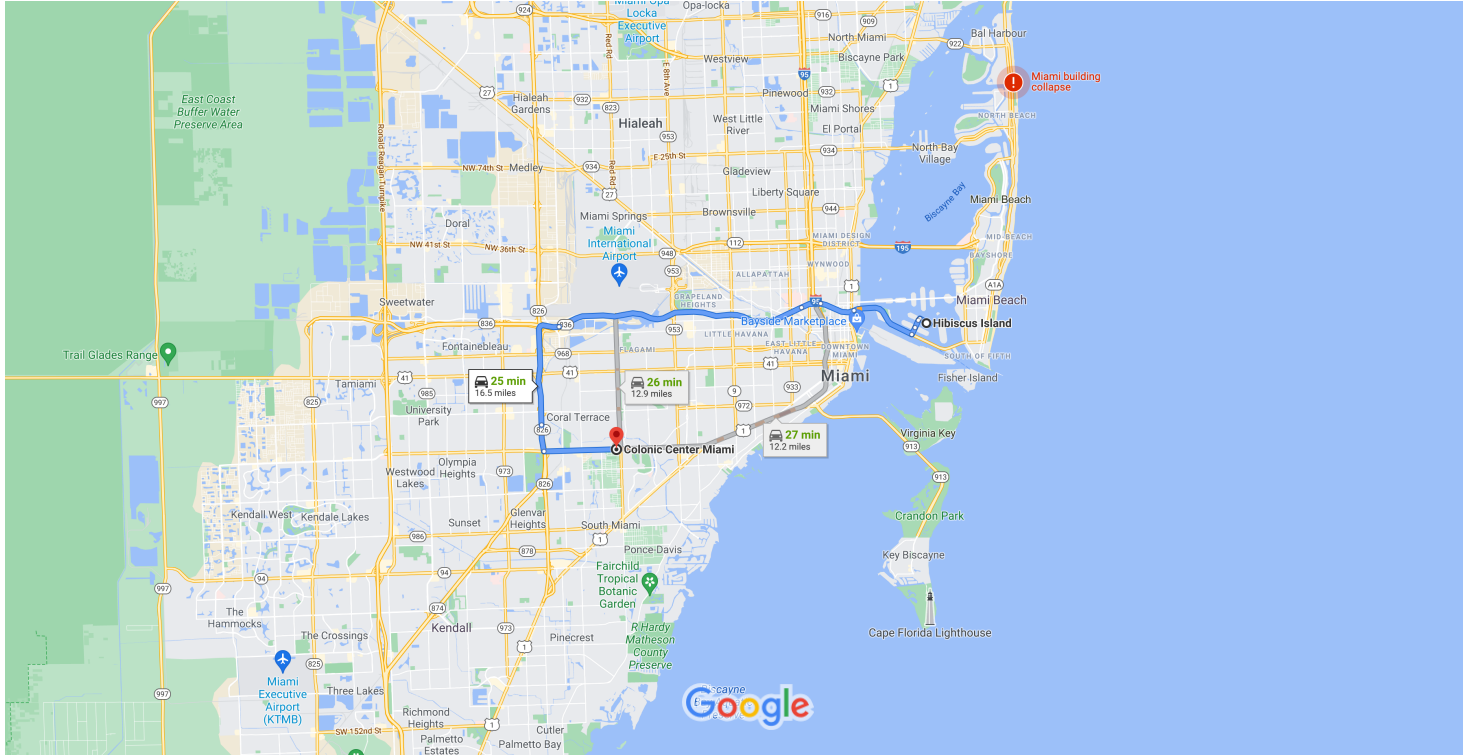

Hibiscus Island, Miami Beach, FL 33139 to Colonic Center Miami

Drive 16.5 miles, 25 min

Map data ©2021 Google 2 mi

Wearing a mask in some public spaces is required due to COVID-19

via FL-836 W **25 min**
 Fastest route, the usual traffic 16.5 miles
 This route has tolls.
 This route has restricted usage or private roads.

via FL-836 W and FL-959 N/NW 57th Ave/Red Rd **26 min**
12.9 miles

via I-95 S **27 min**
12.2 miles

Explore Colonic Center Miami

Restaurants Hotels Gas stations Parking Lots More

6/27/2021

Hibiscus Island, Miami Beach, FL 33139 to Colonic Center Miami - Google Maps

Restaurants

Hotels

Gas Stations

Parking Lots

More