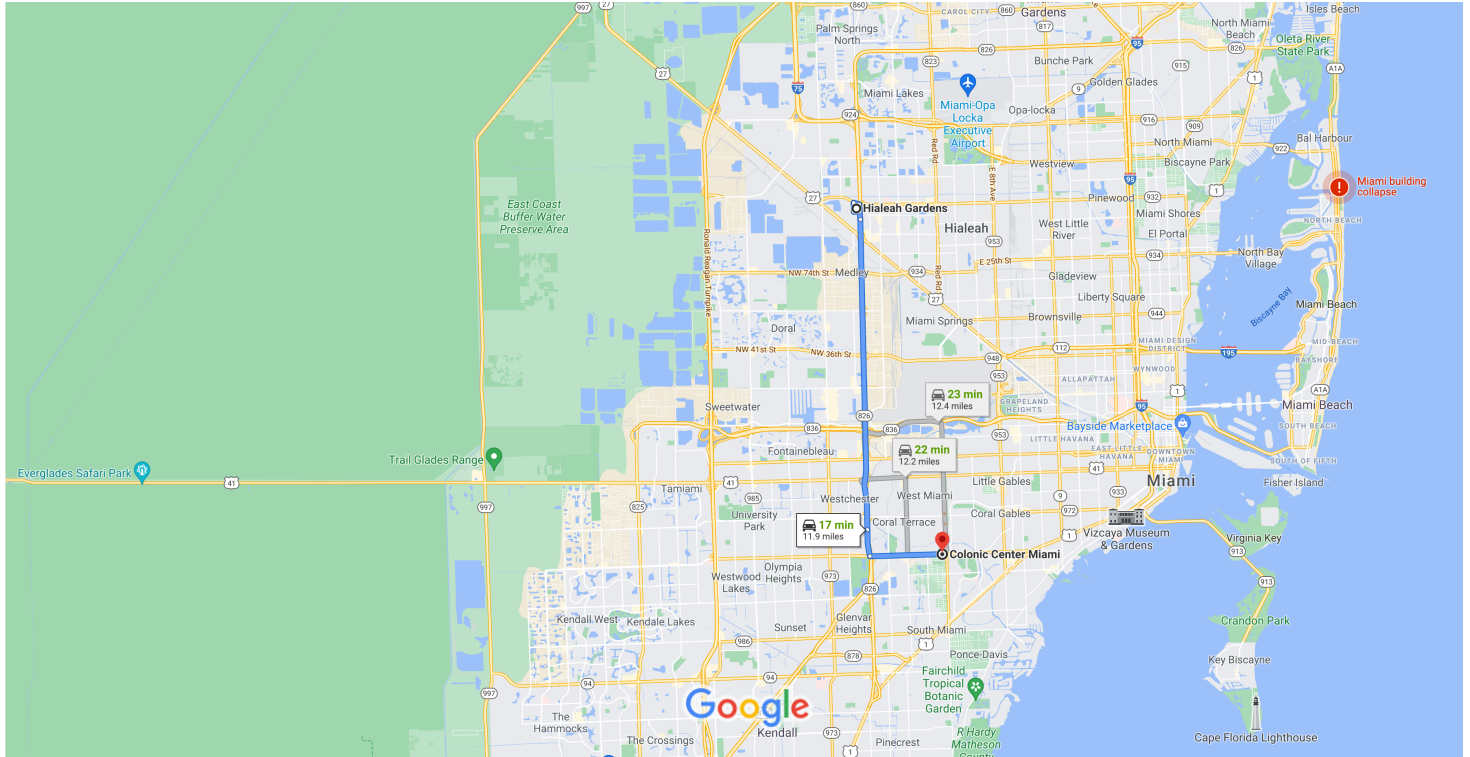

# Hialeah Gardens, FL to Colonic Center Miami

Drive 11.9 miles, 17 min

Map data ©2021 Google 2 mi

Wearing a mask in some public spaces is required due to COVID-19

via FL-826 S

17 min

Fastest route, the usual traffic

11.9 miles

via FL-826 S and SW 67th Ave/Ludlam Rd

22 min

12.2 miles

via FL-826 S and FL-959 S/NW 57th Ave/Red Rd

23 min

12.4 miles

## Explore Colonic Center Miami

Restaurants

Hotels

Gas stations

Parking Lots

More