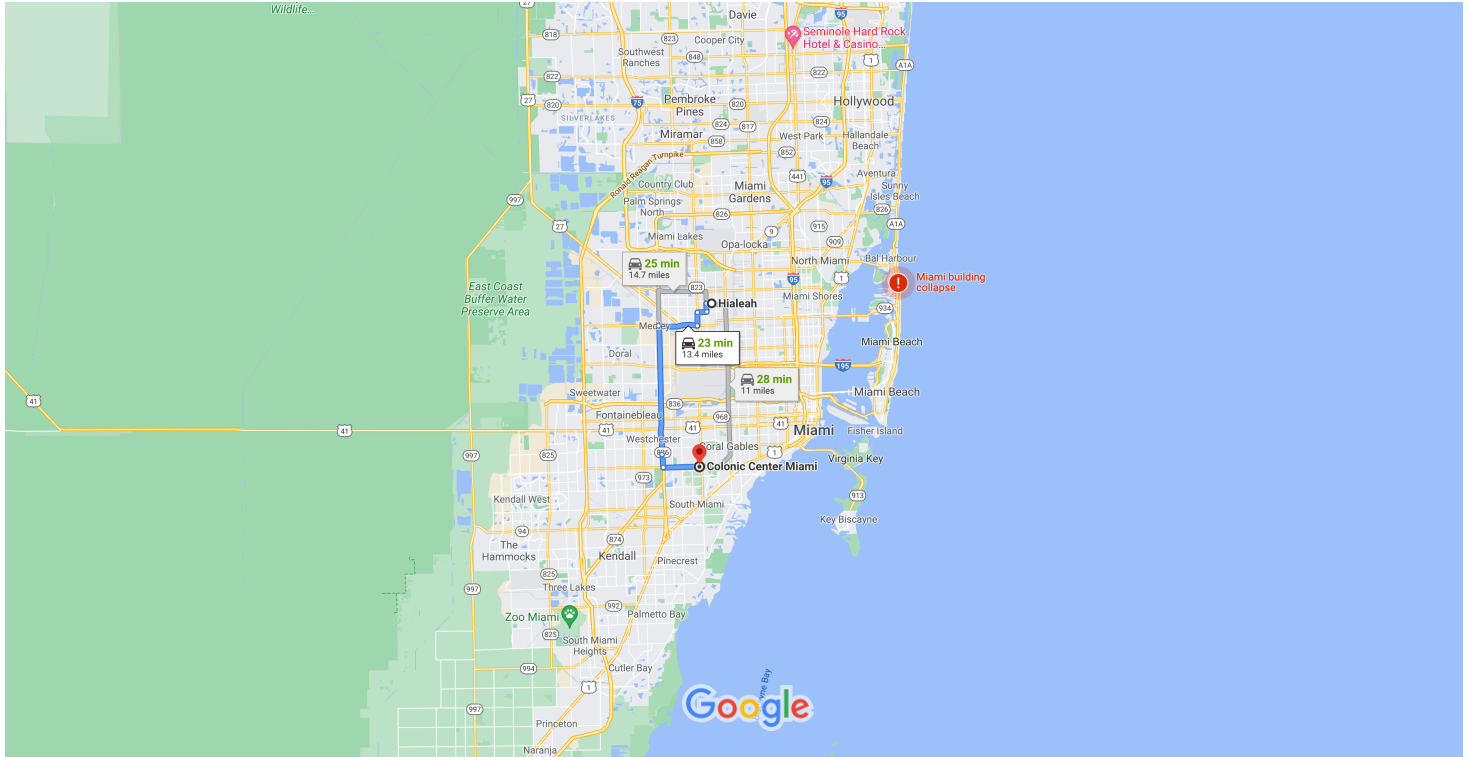

Hialeah, Florida to Colonic Center Miami

Drive 13.4 miles, 23 min

Map data ©2021 Google 2 mi

Wearing a mask in some public spaces is required due to COVID-19 >

via FL-826 S **23 min**
Fastest route, the usual traffic 13.4 miles

via W 49th St and FL-826 S **25 min**
14.7 miles

via FL-953 S/N Le Jeune Rd **28 min**
11.0 miles

Explore Colonic Center Miami

Restaurants

Hotels

Gas stations

Parking Lots

More