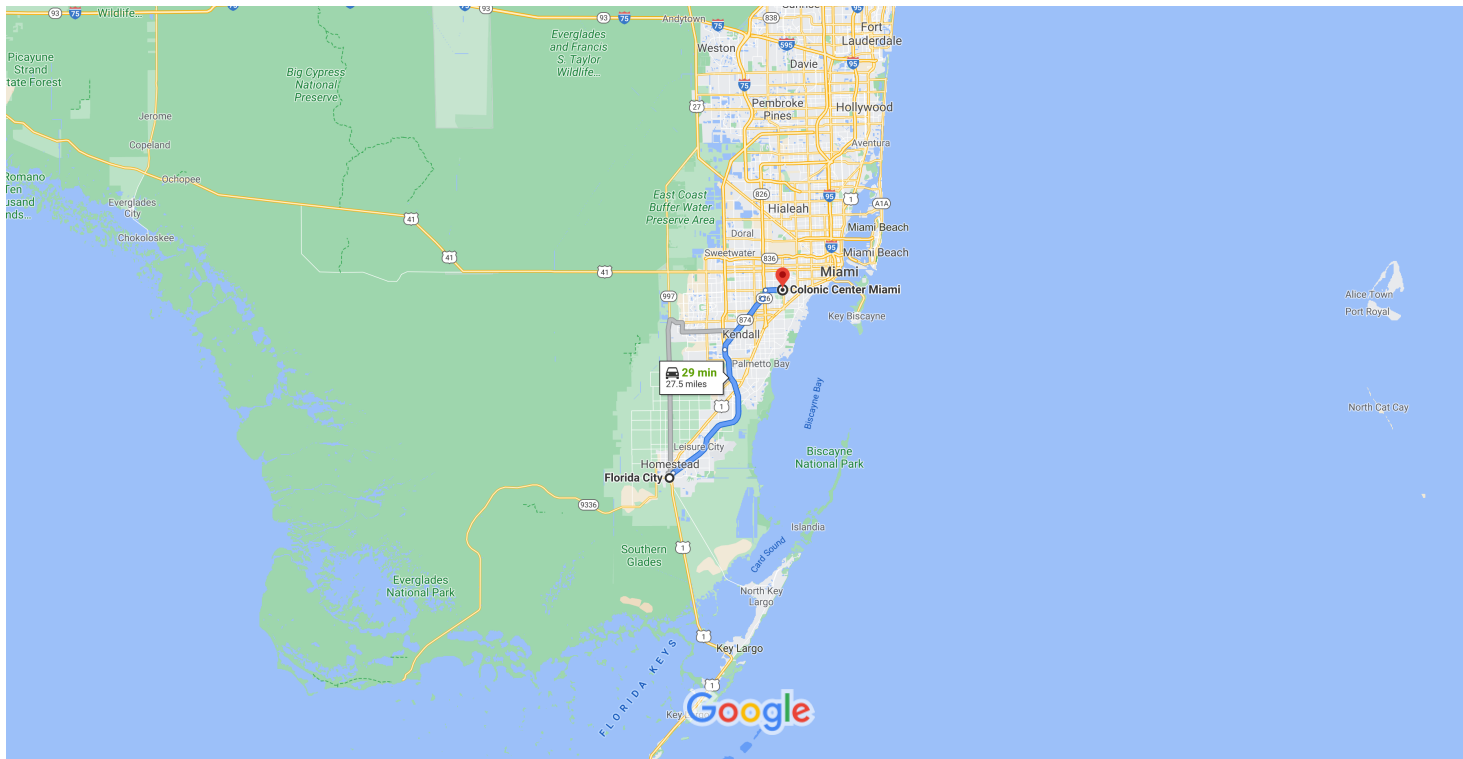

# Florida City, Florida to Colonic Center Miami

Drive 27.5 miles, 29 min

Map data ©2021 Google, INEGI 5 mi

 Wearing a mask in some public spaces is required due to COVID-19 

 via Ronald Reagan Turnpike **29 min**  
Fastest route, the usual traffic 27.5 miles  
 This route has tolls.

 via N Krome Ave **53 min**  
32.7 miles