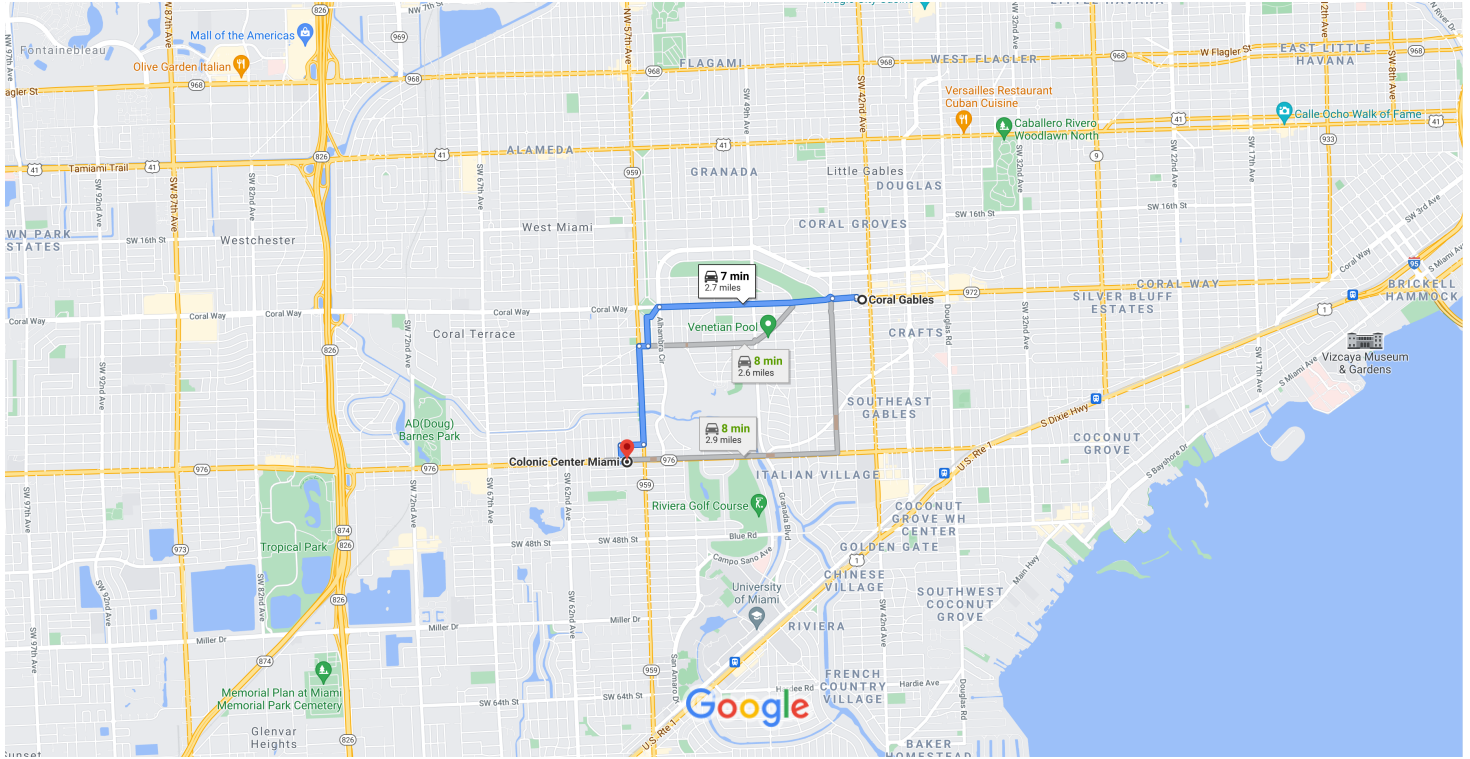

Coral Gables, Florida to Colonic Center Miami

Drive 2.7 miles, 7 min

Map data ©2021 Google 2000 ft

Wearing a mask in some public spaces is required due to COVID-19

via Coral Way
Fastest route

7 min
2.7 miles

via Sevilla Ave and FL-959 S/SW 57th Ave/Red Rd

8 min
2.6 miles

via Segovia St and FL-976 W/SW 40th St/Bird Rd

8 min
2.9 miles

Explore Colonic Center Miami

Restaurants

Hotels

Gas stations

Parking Lots

More